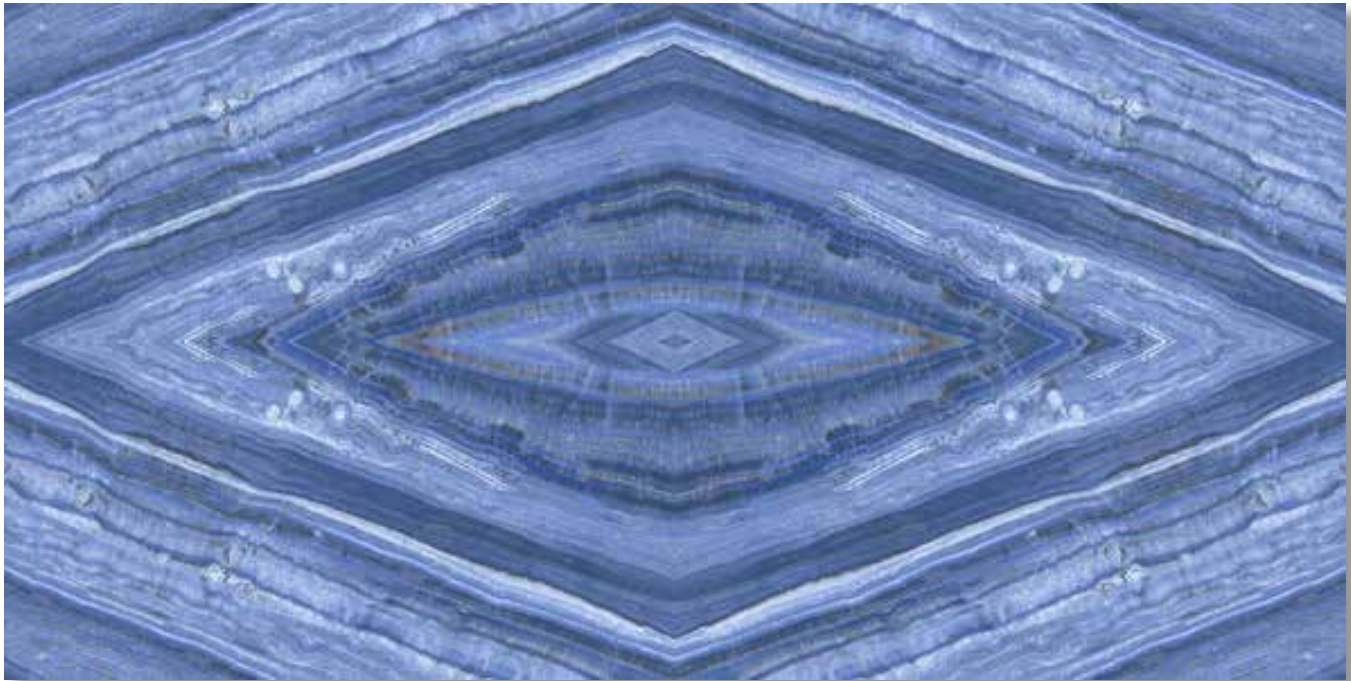

GLOSSY COLLECTION

600x1200MM TILES

MTS -6414