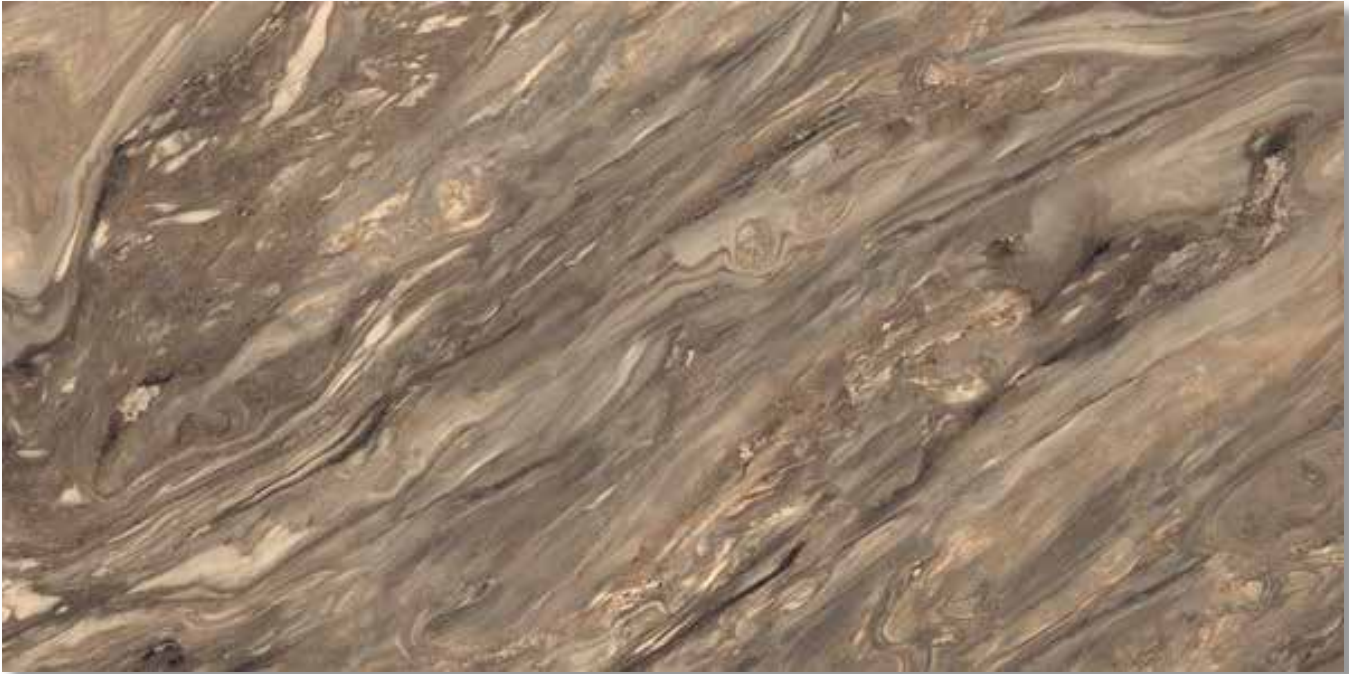

GLOSSY COLLECTION

600x1200MM TILES

MTS -6382