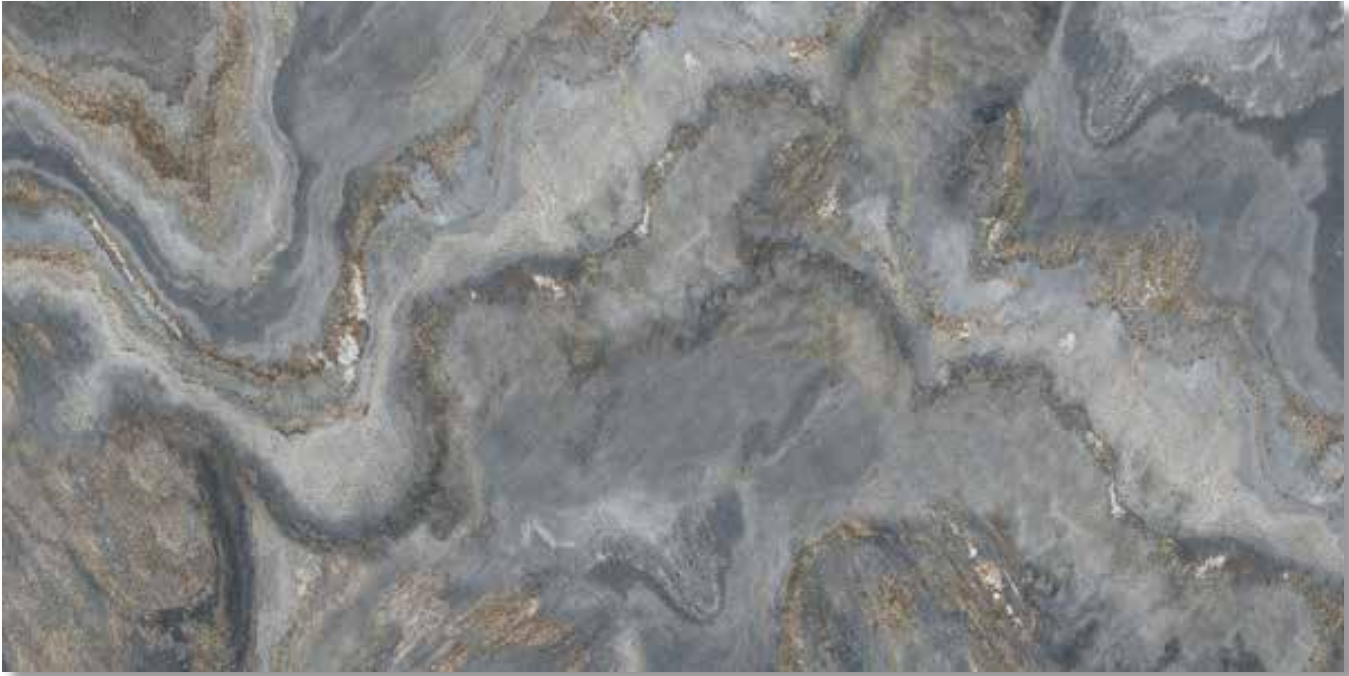

GLOSSY COLLECTION

600x1200MM TILES

MTS -6440