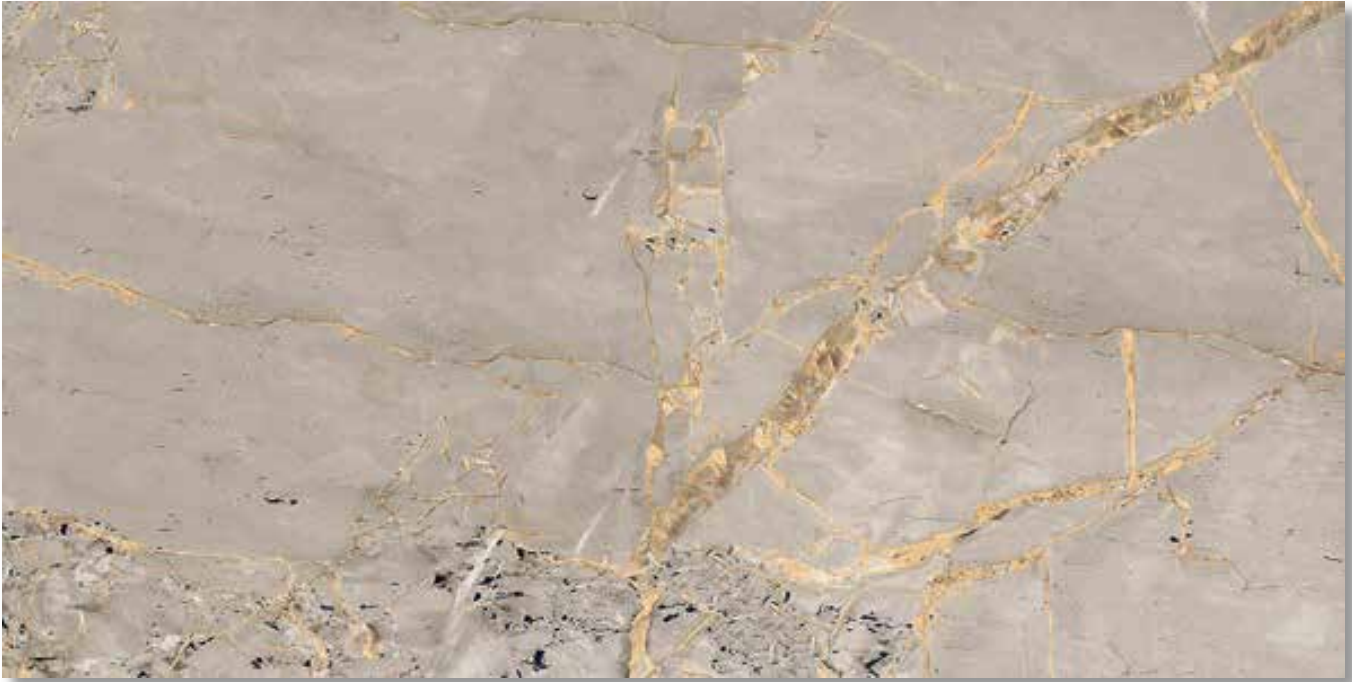

GLOSSY COLLECTION

600x1200MM TILES

MTS -6534