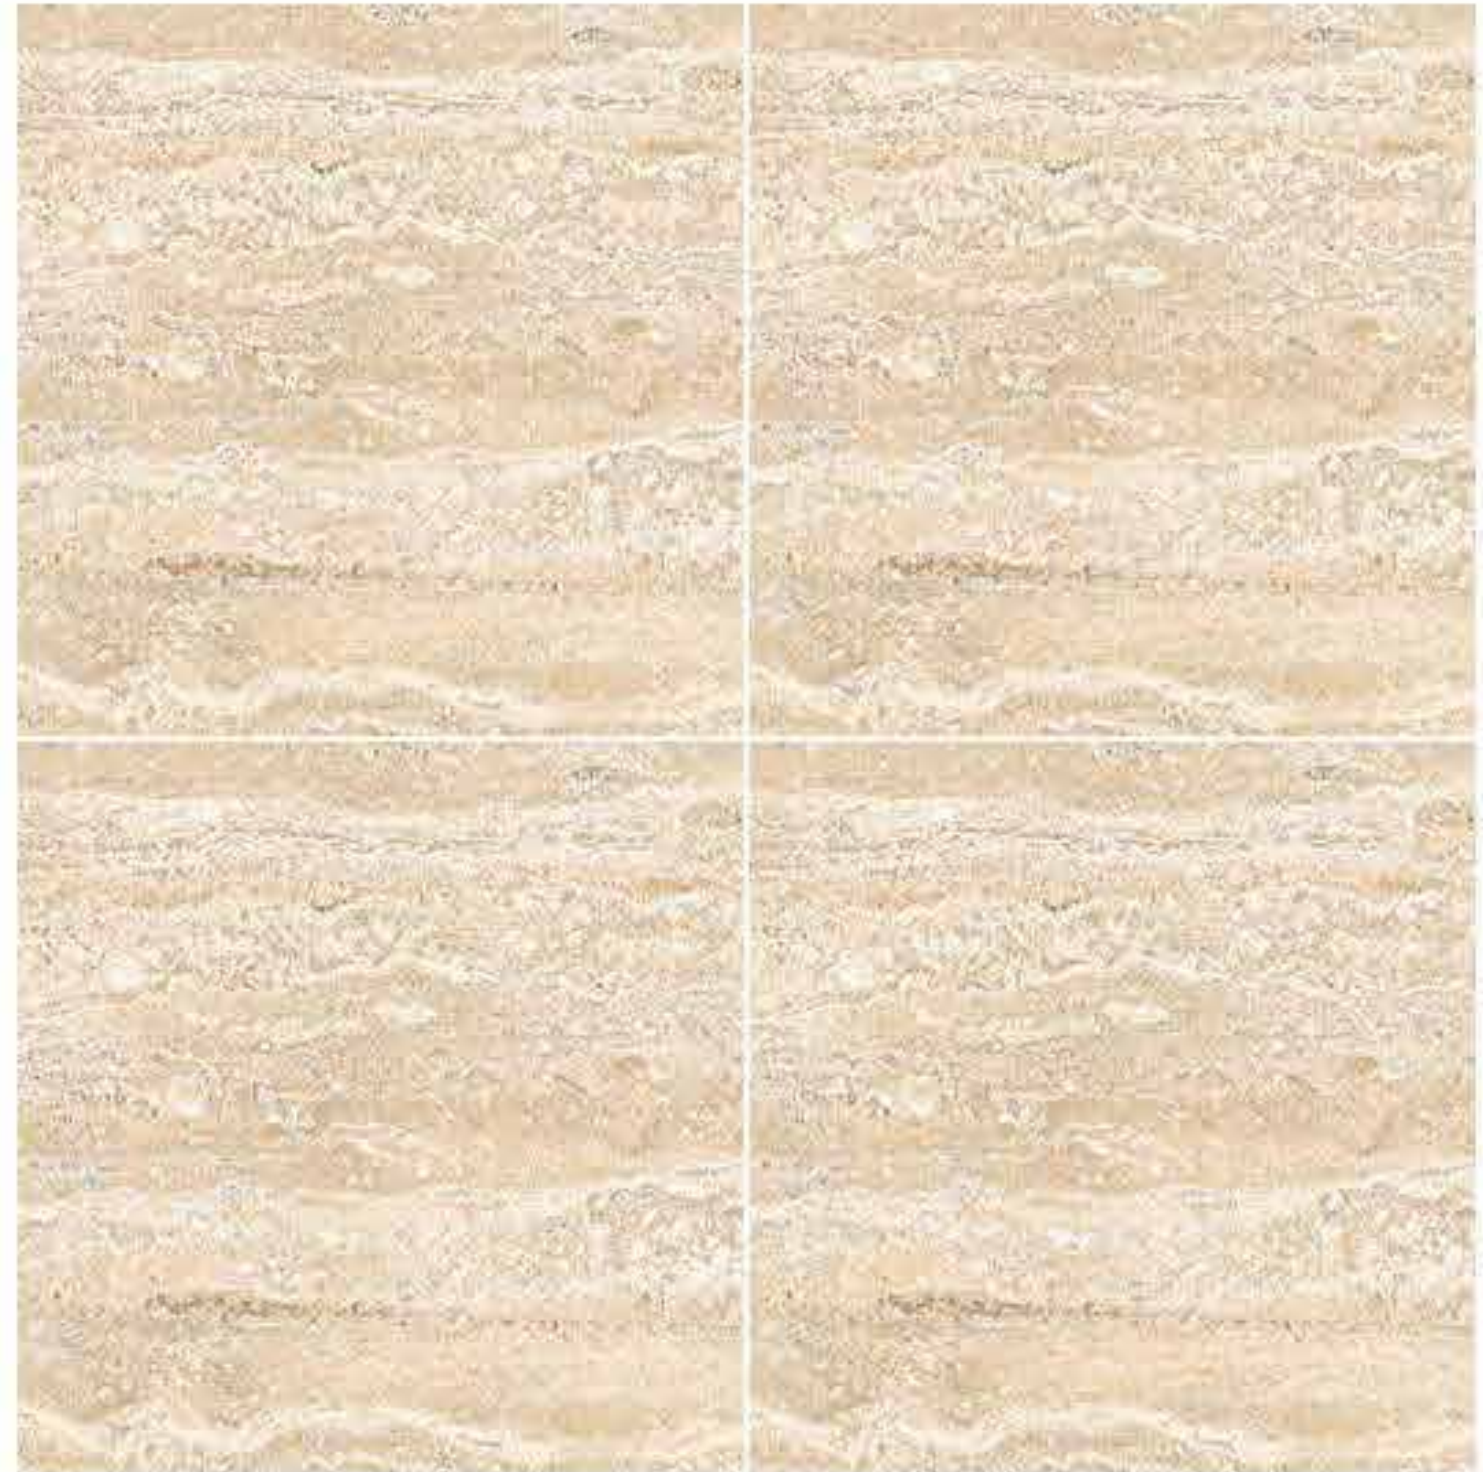

MSP-19041

GLOSSY COLLECTION

400x400MM TILES 8MM

MSP-19042

GLOSSY COLLECTION

400x400MM TILES 8MM

MSP-19043

Gloss Tile