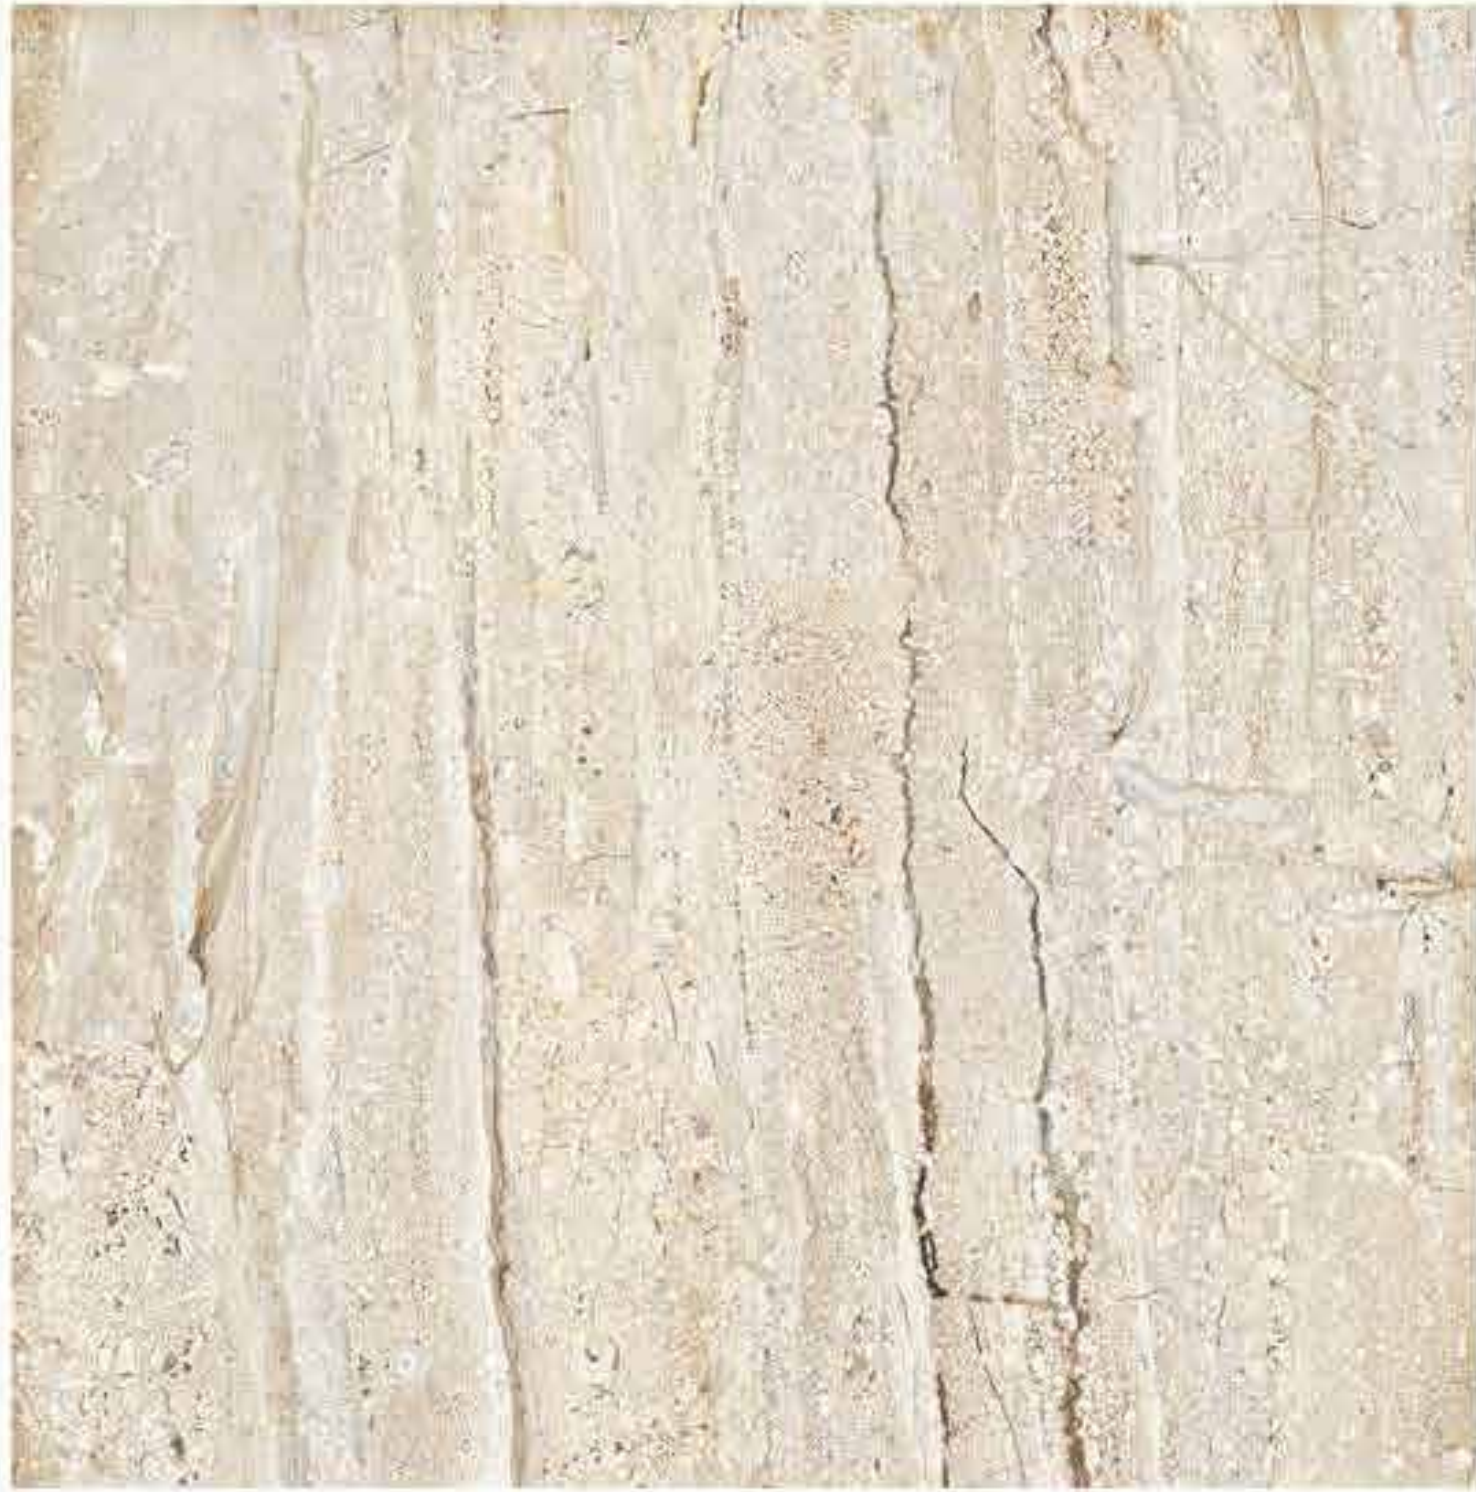

GLOSSY COLLECTION

400x400MM TILES 8MM

MSP-19013

Gloss Tile

Wall

Floor

Indoor