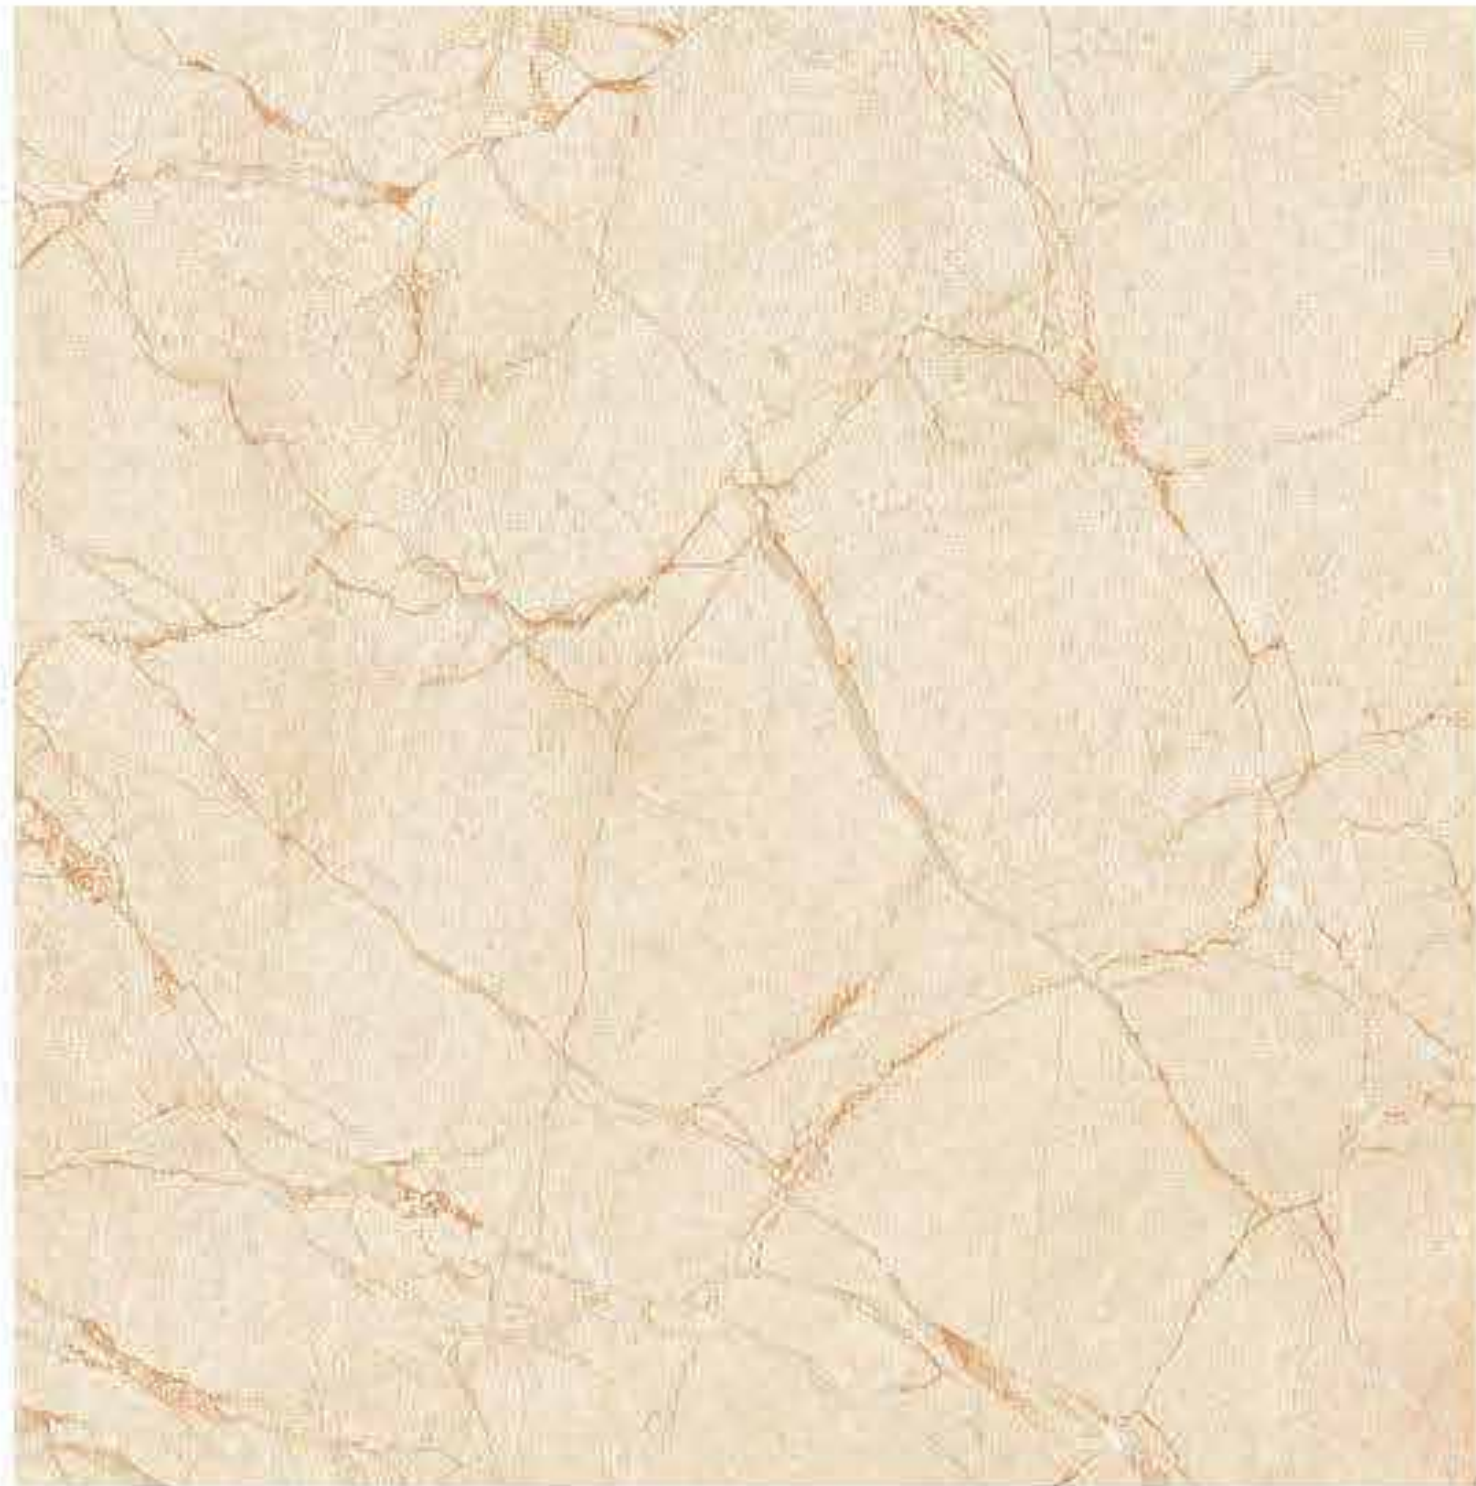

Floor

Indoor

GLOSSY COLLECTION

400x400MM TILES 8MM

MSP-19053

GLOSSY COLLECTION

DistriMosaic

-  www.distribmosaic.com
-  info@distribmosaic.com
-  Istanbul / Turkey