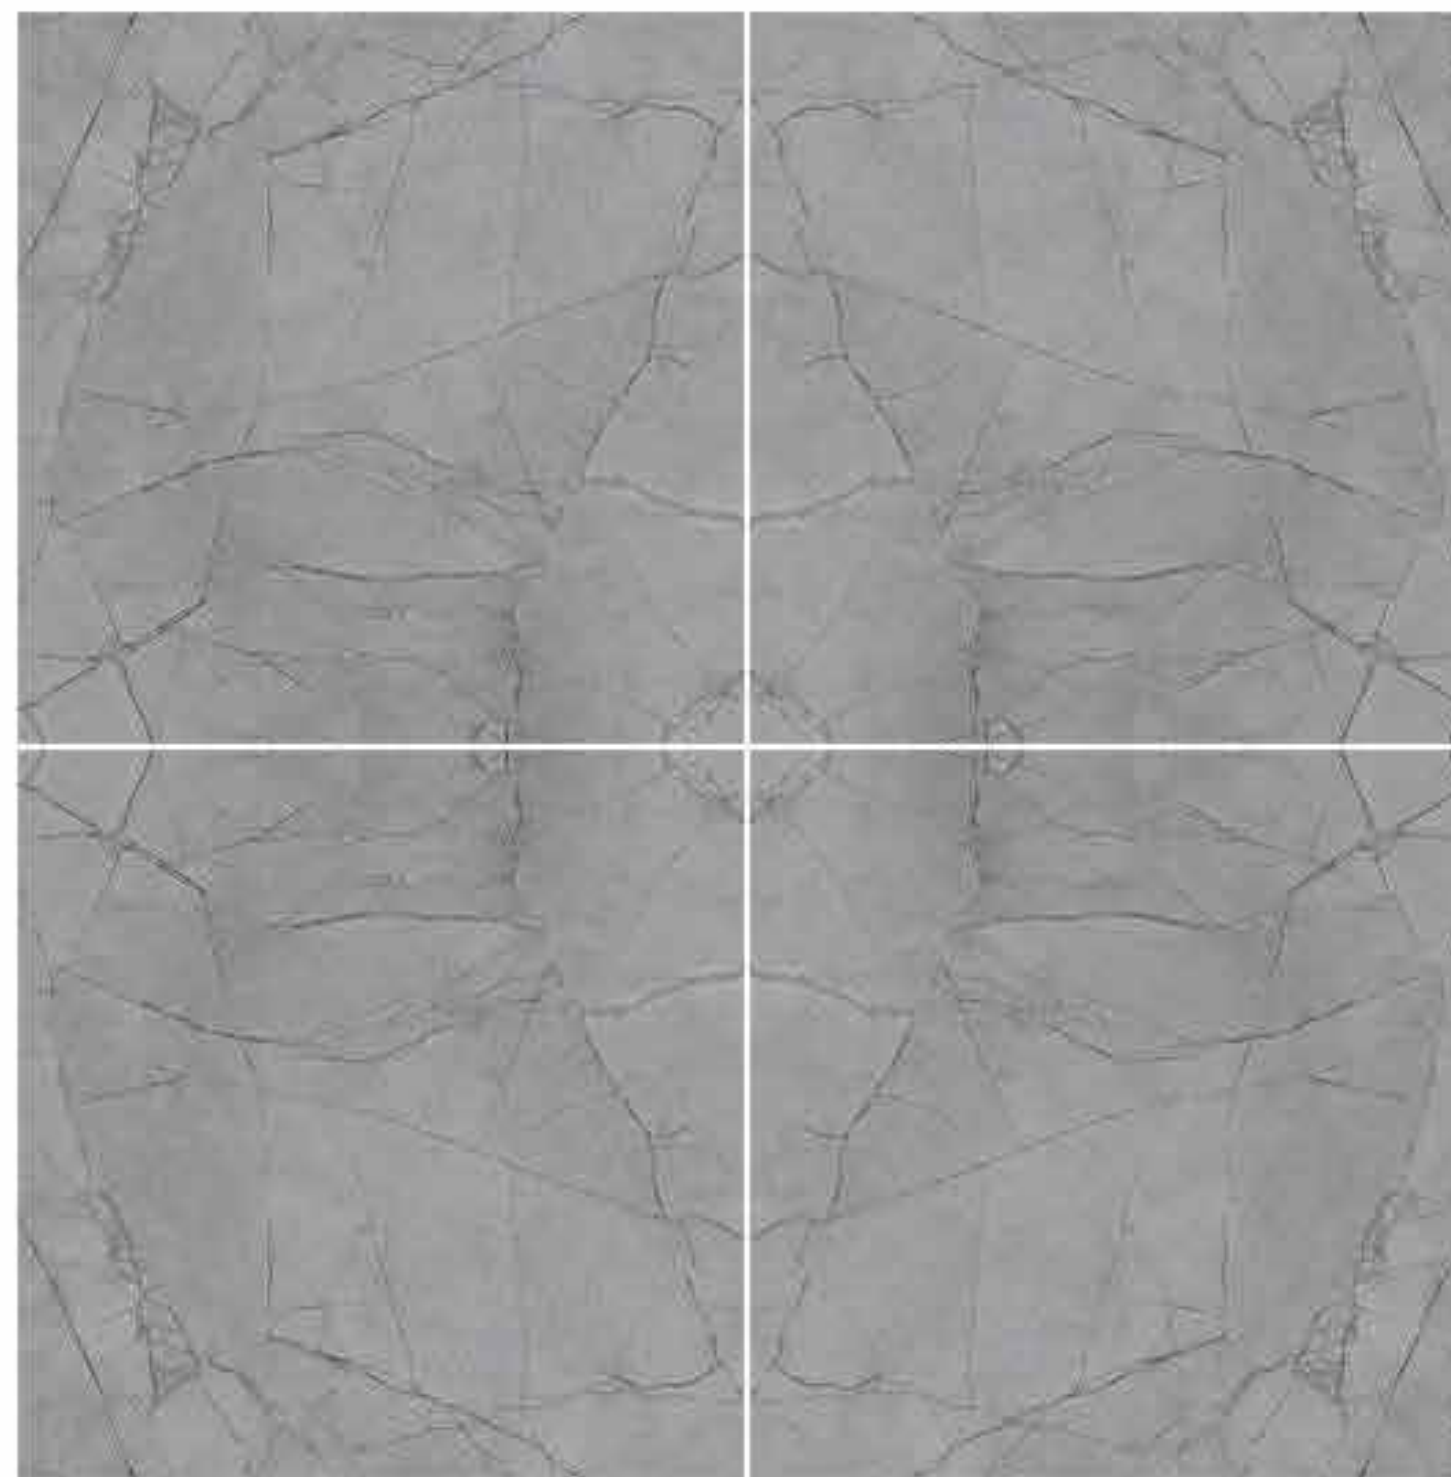

GLOSSY COLLECTION

400x400MM TILES 8MM

MSP-19039

Gloss Tile

Wall

Floor

Indoor