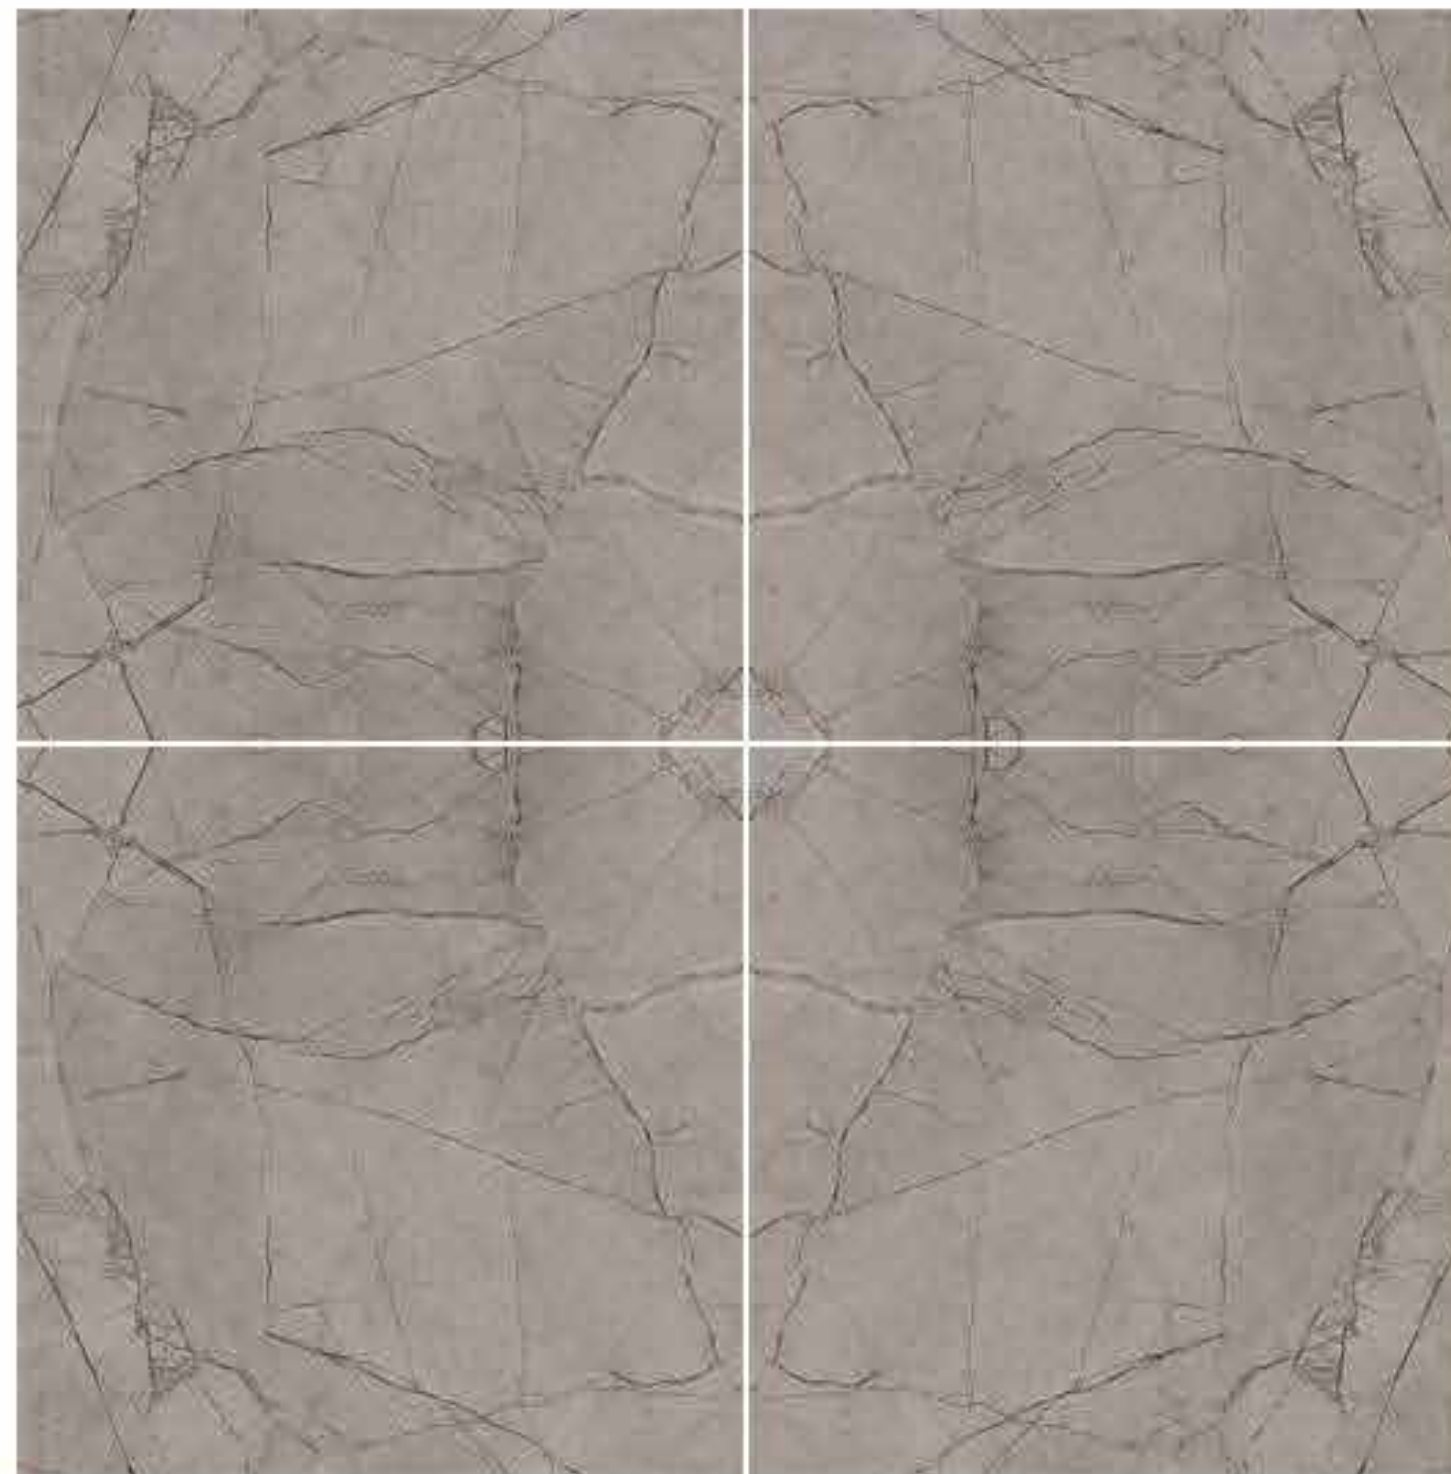

GLOSSY COLLECTION

400x400MM TILES 8MM

MSP-19040

Gloss Tile

Wall

Floor

Indoor