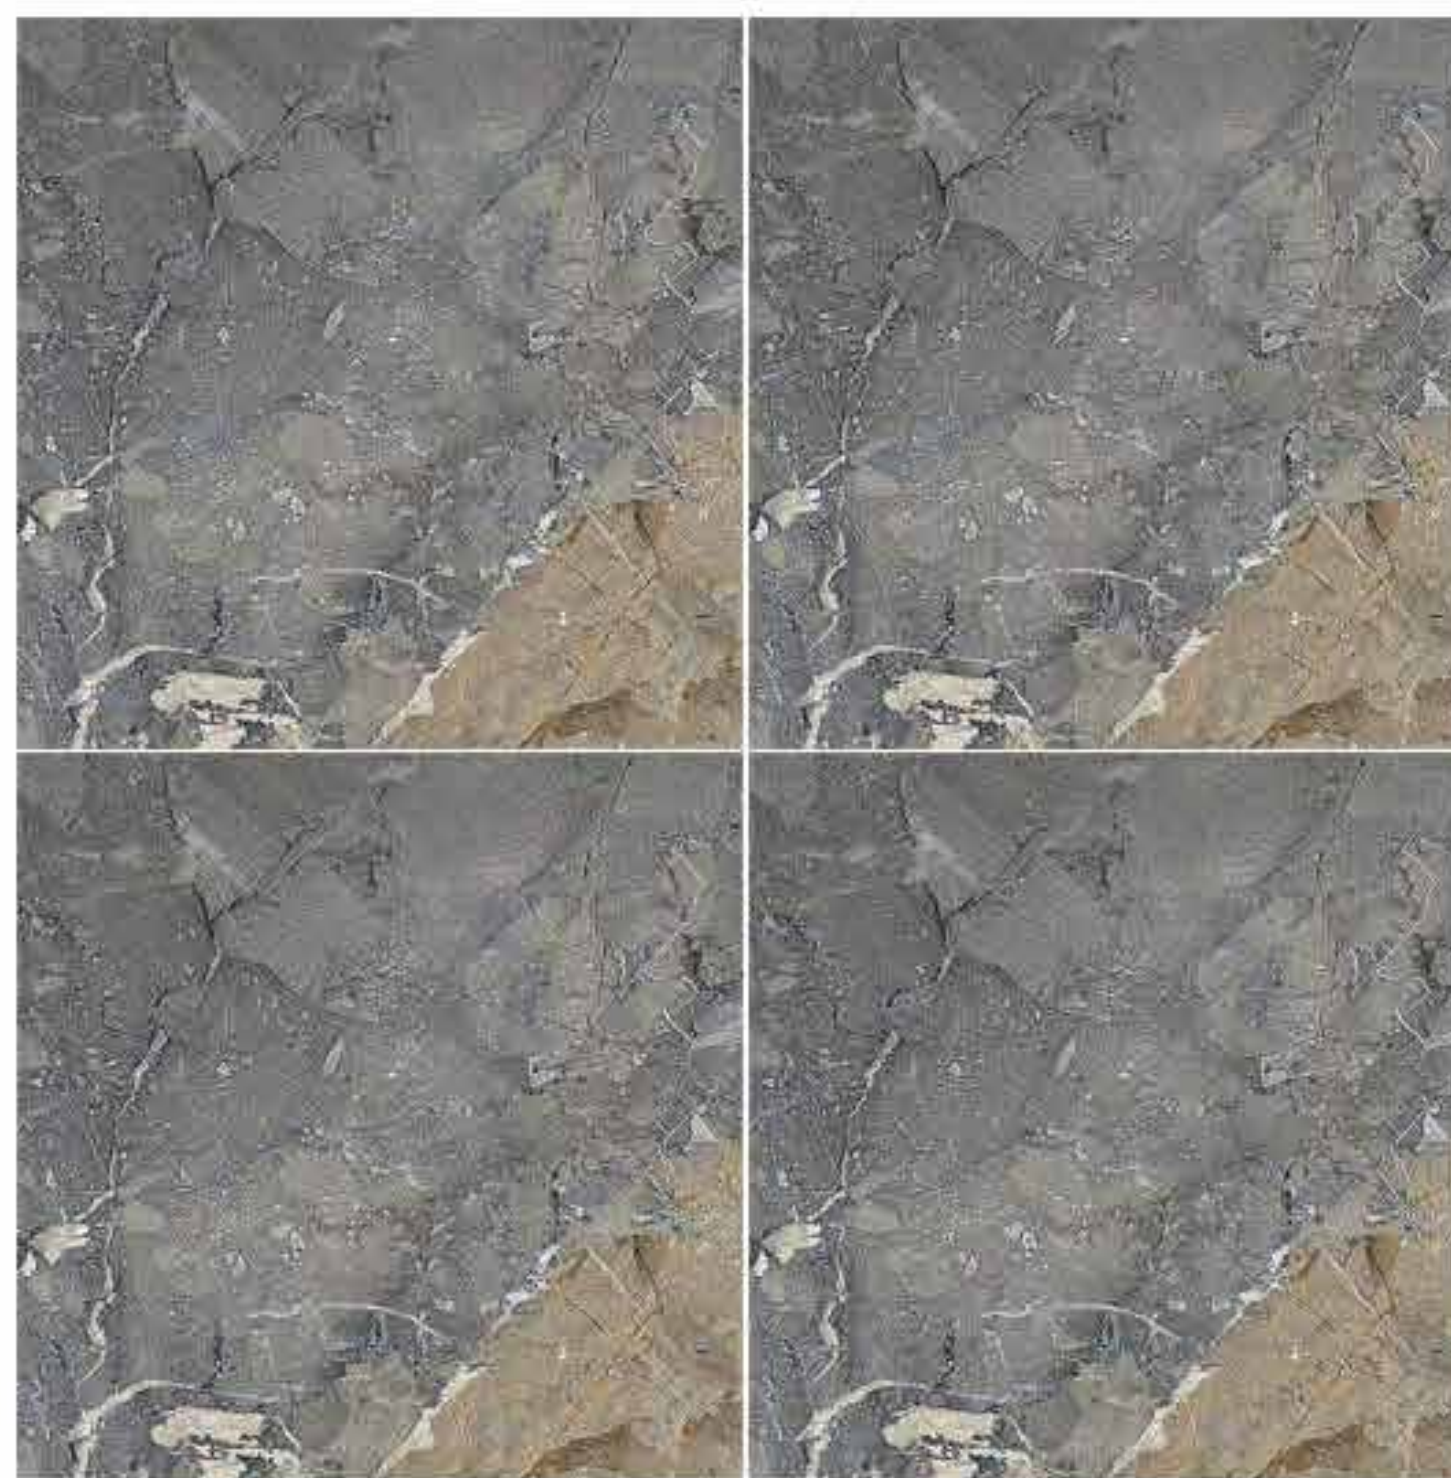

Indoor

GLOSSY COLLECTION

400x400MM TILES 8MM

MSP-19014

GLOSSY COLLECTION

400x400MM TILES 8MM

MSP-19015

Gloss Tile