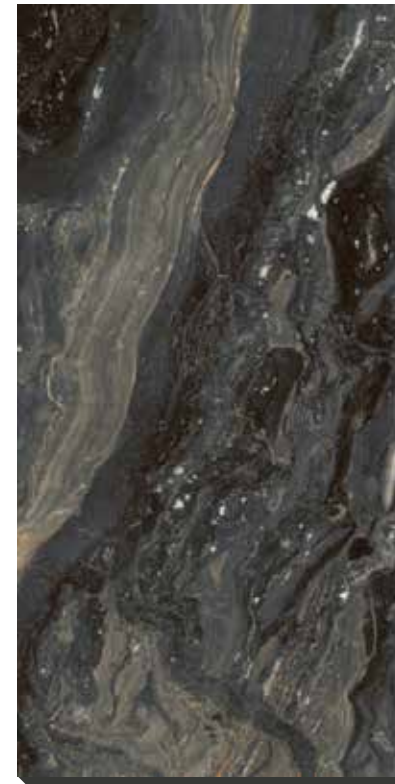

# 800x1600MM TILES

POLISHED SURFACES | 09MM

Statuario Supreme

Statuario Valko

Statuario Supreme

\*ALL PICTURES SHOWN ARE FOR ILLUSTRATION PURPOSE ONLY. ACTUAL PRODUCT MAY VARY DUE TO PRODUCT ENHANCEMENT

HIGH GLOSS

Zylo Natural

Volen Verde

Armani Mocha

Fumo Black

 Indoor
  Outdoor
  Antislip
  Slight Variation

 Indoor
  Outdoor
  Antislip
  Slight Variation