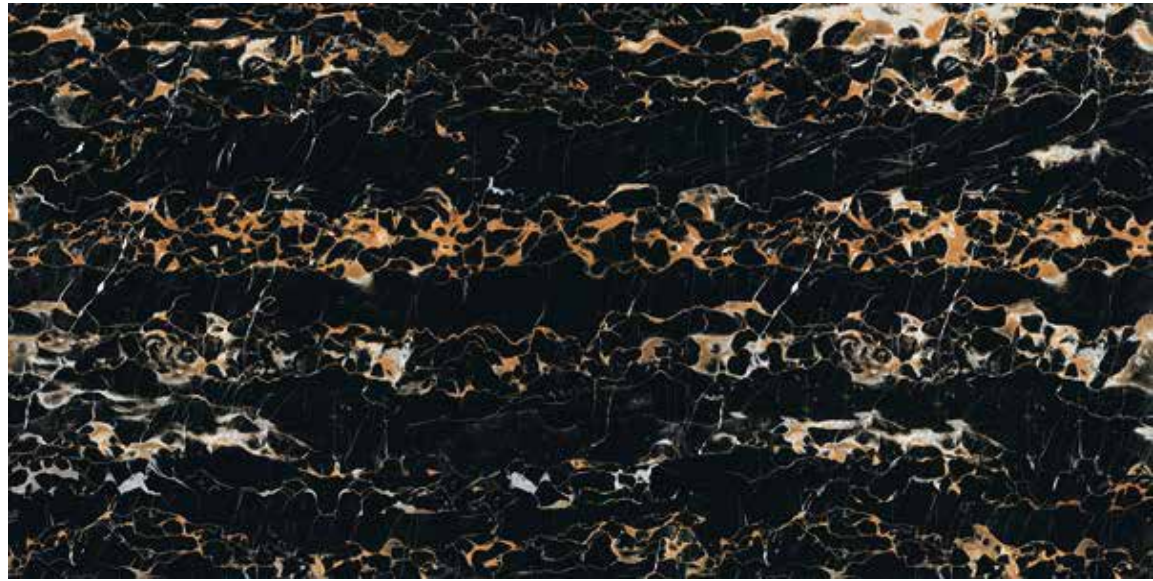

HIGH GLOSS COLLECTION

600x1200MM TILES

MSP-7044

HIGH GLOSS COLLECTION

600x1200MM TILES

MSP-7043

HIGH GLOSS COLLECTION

600x1200MM TILES