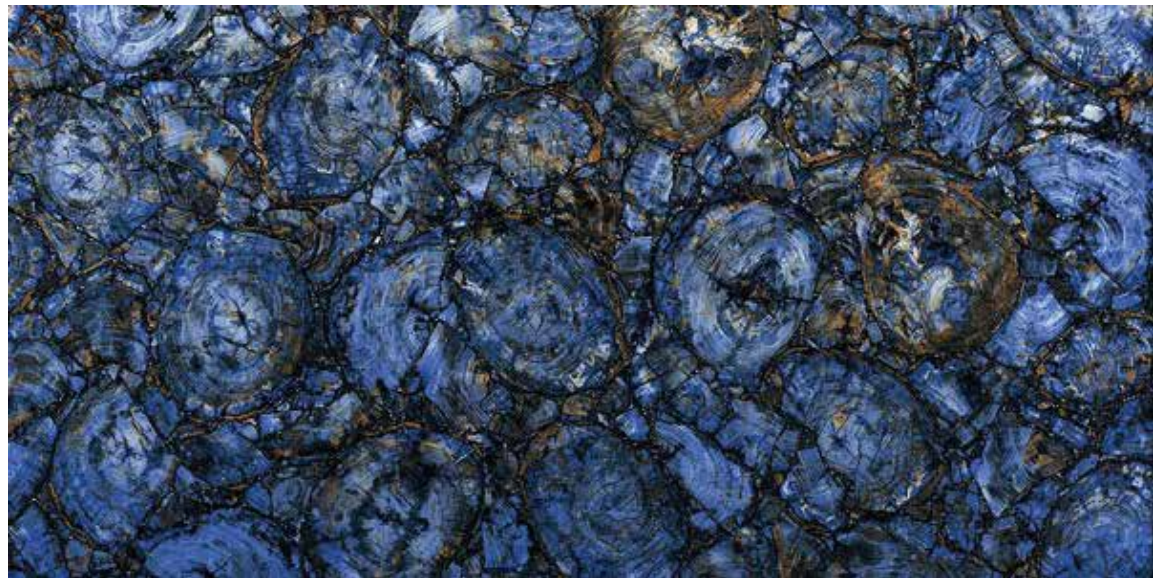

MSP-7022

HIGH GLOSS COLLECTION

600x1200MM TILES

MSP-7021

HIGH GLOSS COLLECTION

600x1200MM TILES

MSP-7020

HIGH GLOSS COLLECTION