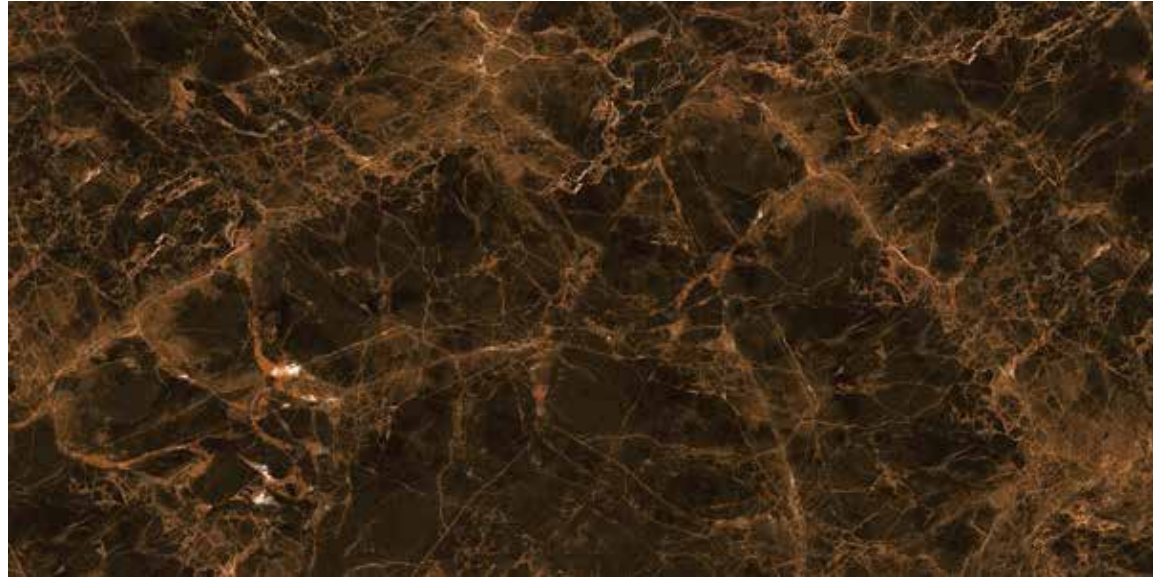

HIGH GLOSS COLLECTION

600x1200MM TILES

MSP-7015

HIGH GLOSS COLLECTION

600x1200MM TILES

MSP-7014

HIGH GLOSS COLLECTION

600x1200MM TILES