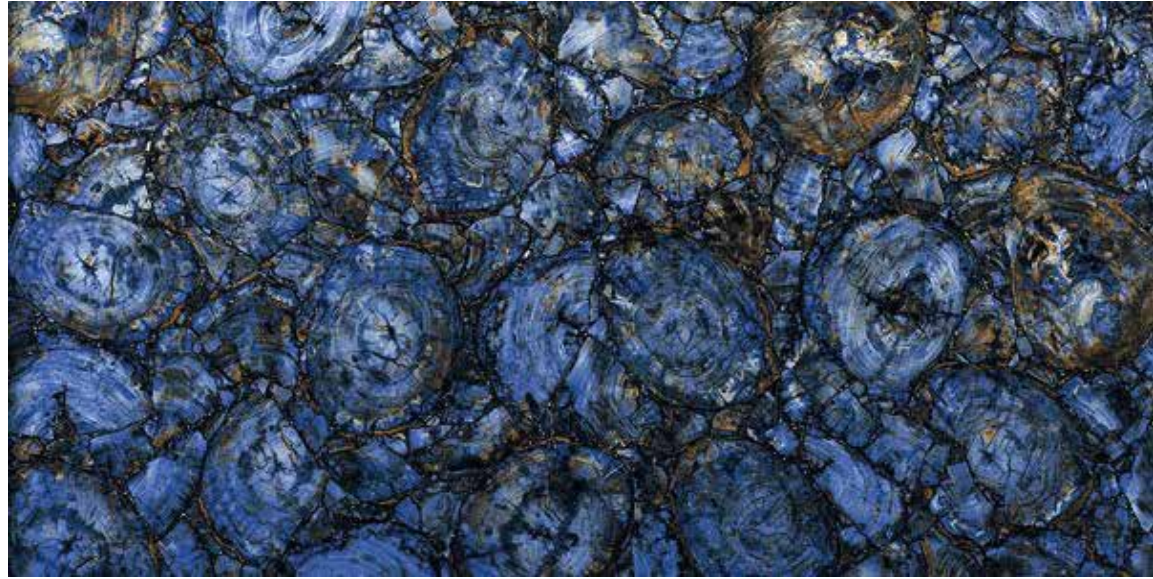

MSP-7022

HIGH GLOSS COLLECTION

600x1200MM TILES

MSP-7021

HIGH GLOSS COLLECTION

600x1200MM TILES

MSP-7020

HIGH GLOSS COLLECTION