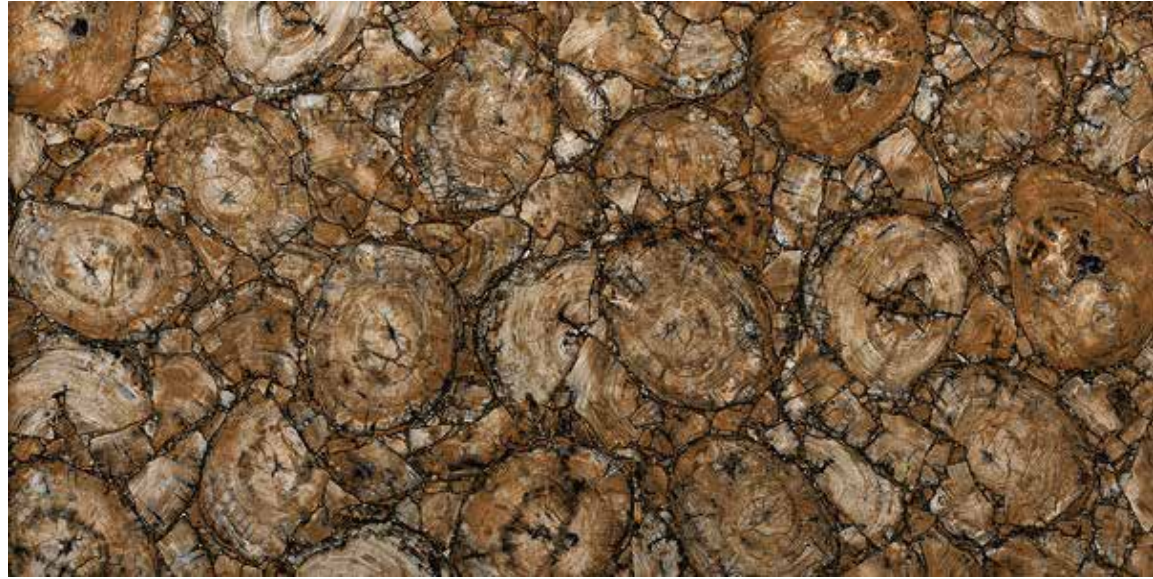

HIGH GLOSS COLLECTION

600x1200MM TILES

MSP-7021