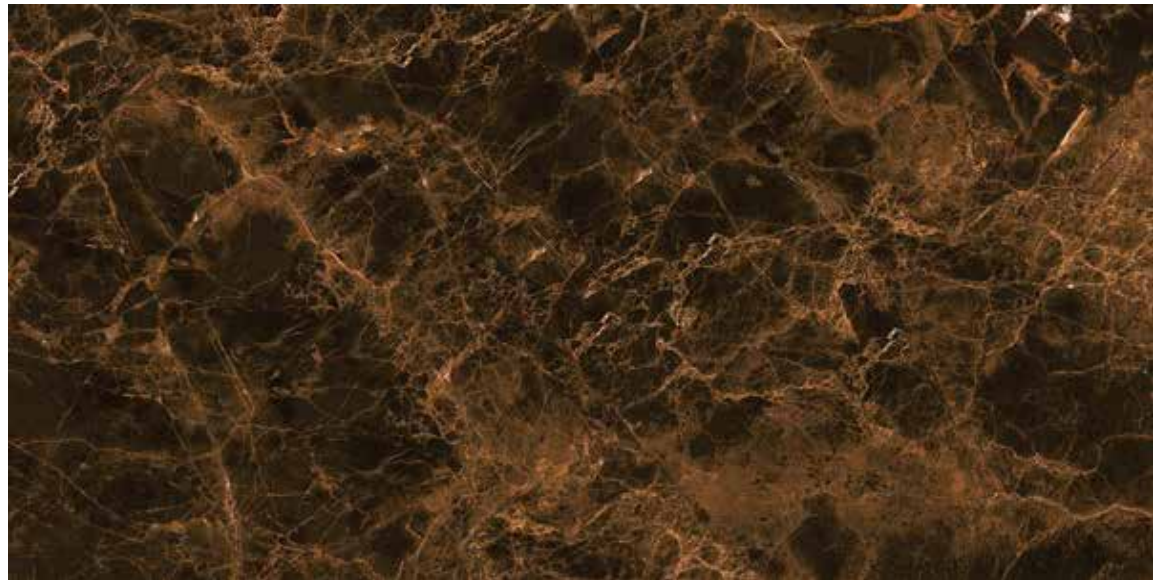

HIGH GLOSS COLLECTION

600x1200MM TILES

MSP-7015

HIGH GLOSS COLLECTION

600x1200MM TILES

MSP-7014

HIGH GLOSS COLLECTION

600x1200MM TILES