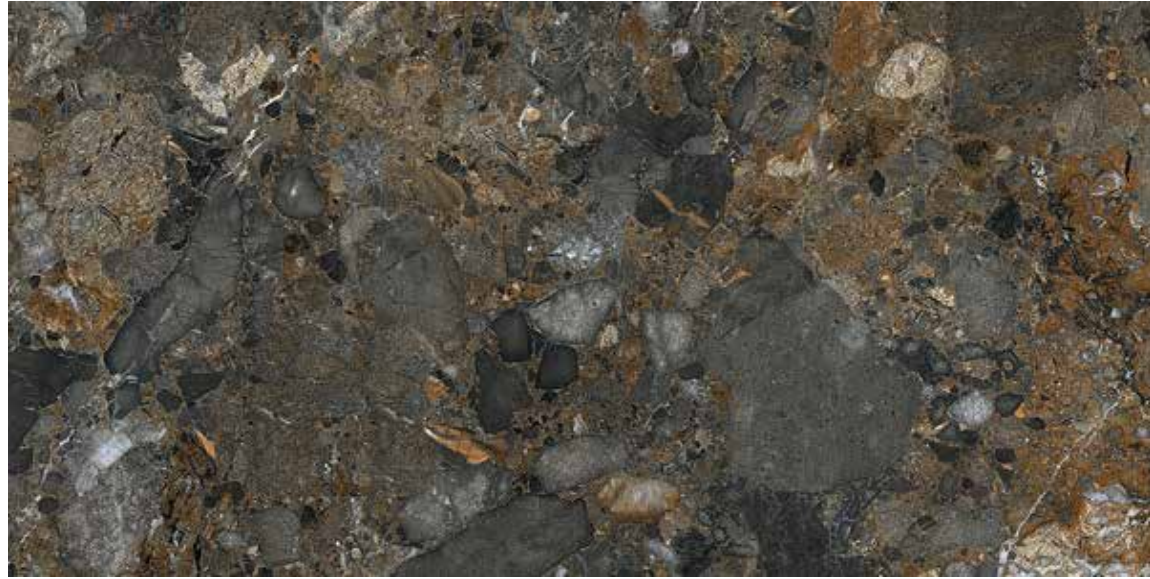

MSP-7042

HIGH GLOSS COLLECTION

600x1200MM TILES

MSP-7041

HIGH GLOSS COLLECTION

600x1200MM TILES

MSP-7040

HIGH GLOSS COLLECTION