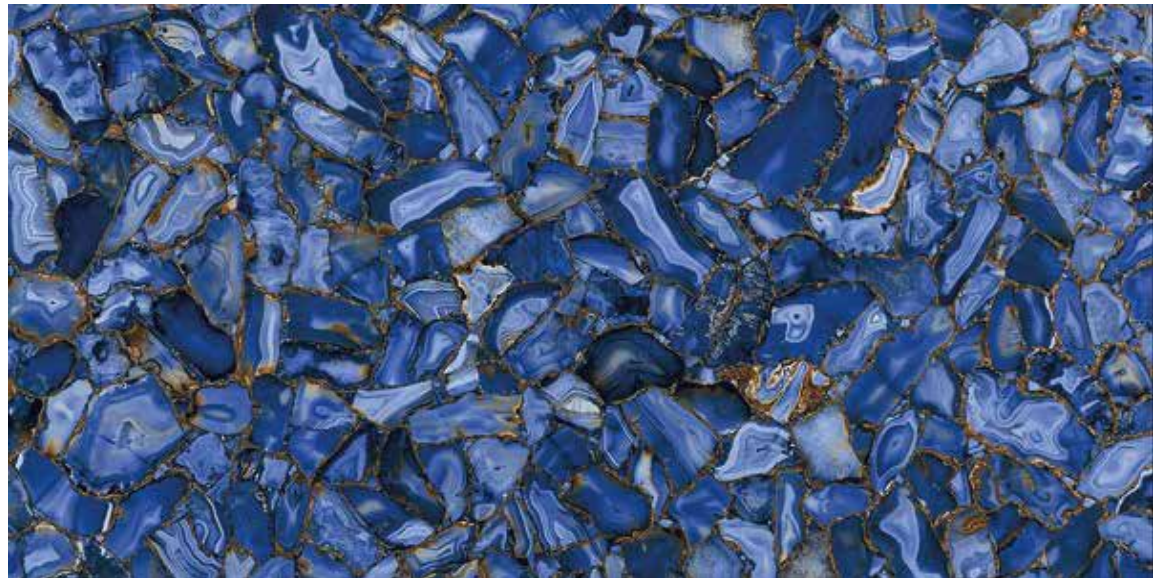

HIGH GLOSS COLLECTION

600x1200MM TILES

MSP-7024