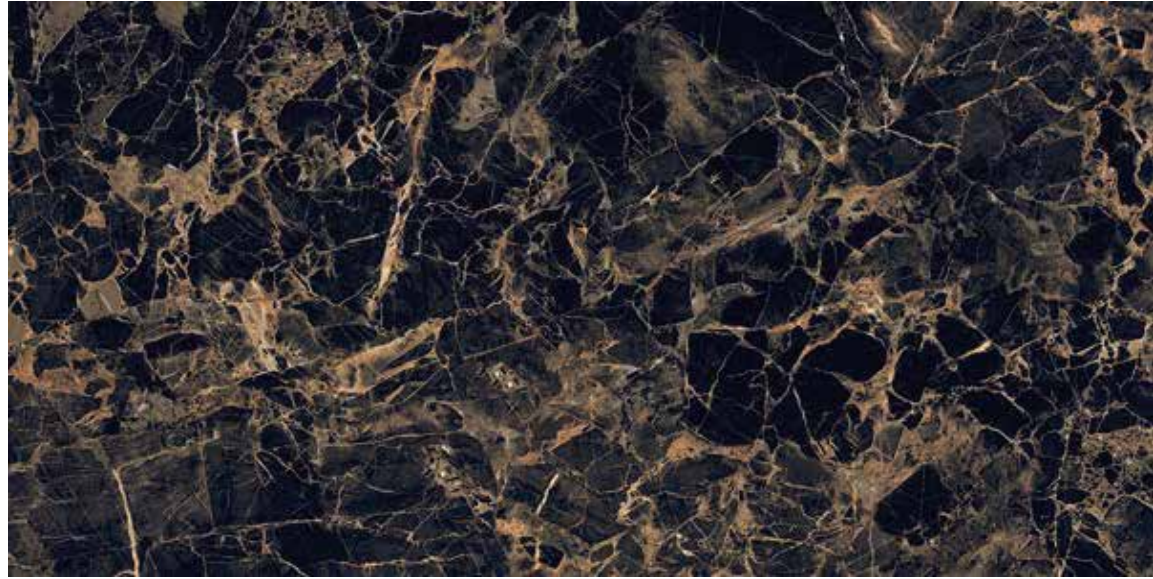

HIGH GLOSS COLLECTION

600x1200MM TILES

MSP-7028