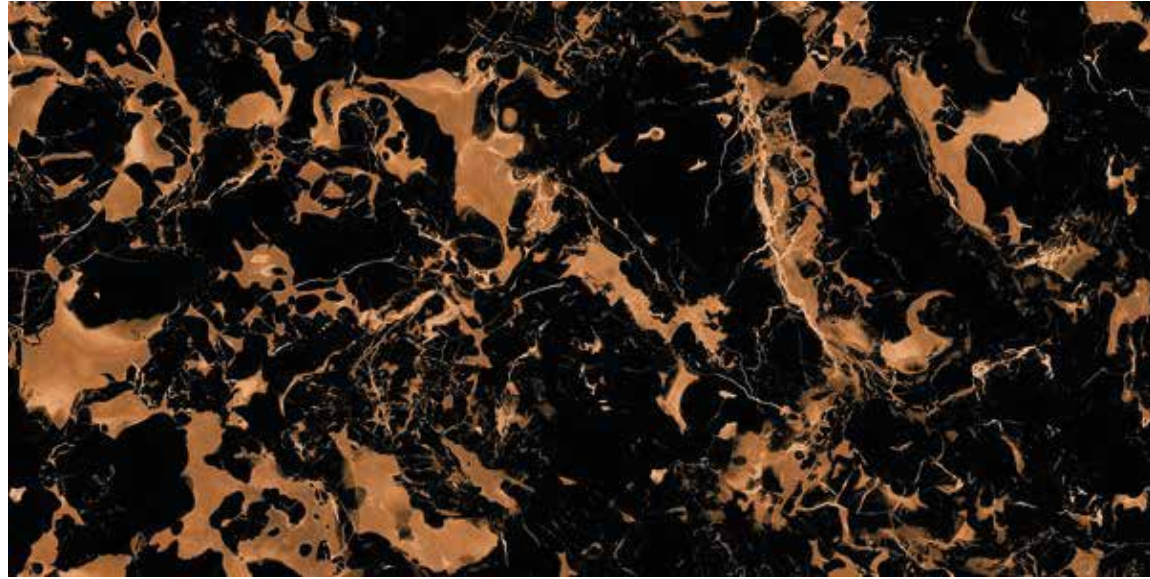

HIGH GLOSS COLLECTION

600x1200MM TILES

MSP-7031