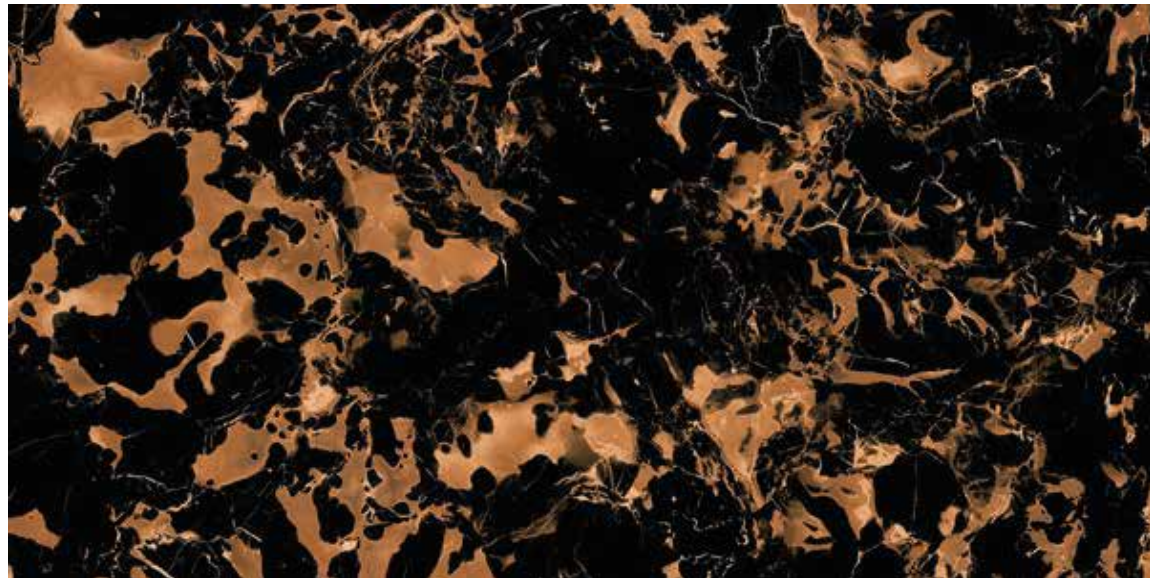

HIGH GLOSS COLLECTION

600x1200MM TILES

MSP-7031