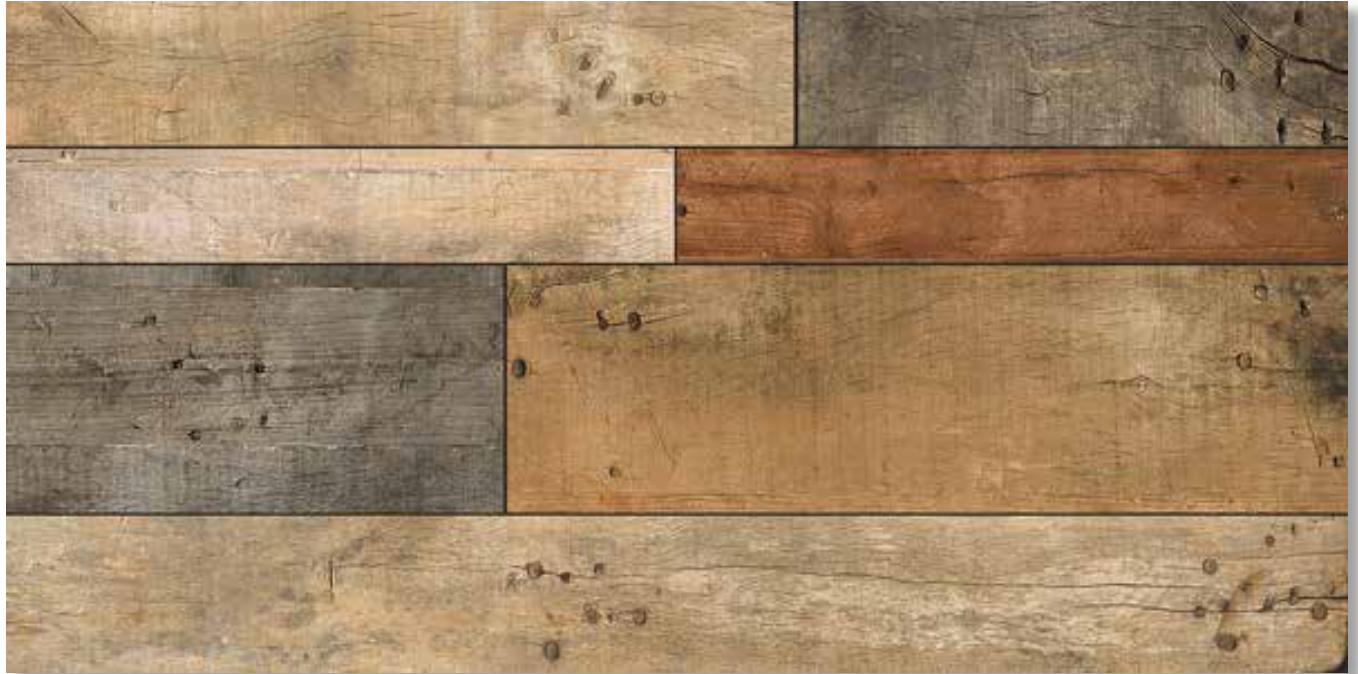

MATTE COLLECTION

600x1200MM TILES

MSPS -4279