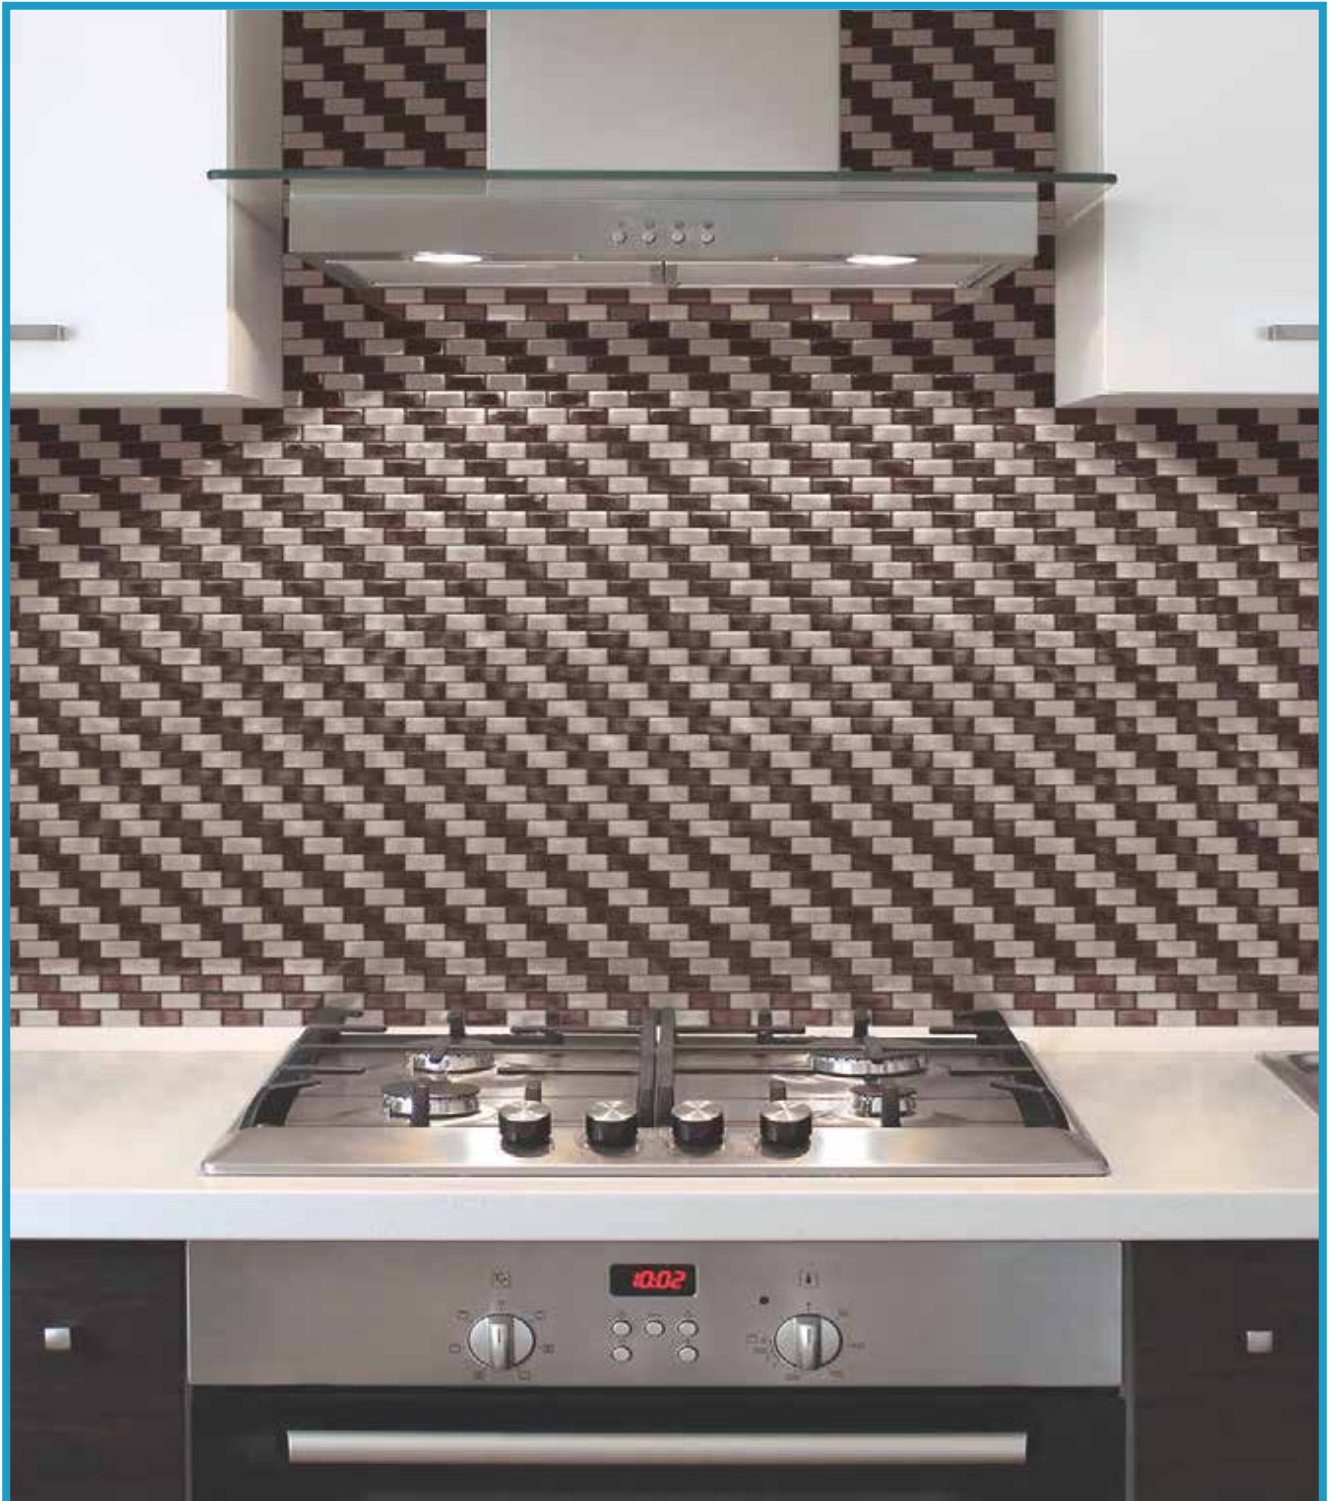

Being a professional of design or architecture, you would like to customize your imagination from every project. Roman Collection can facilitate you in this concern, Roman is having equipped design studio to covert your design imagination into reality.