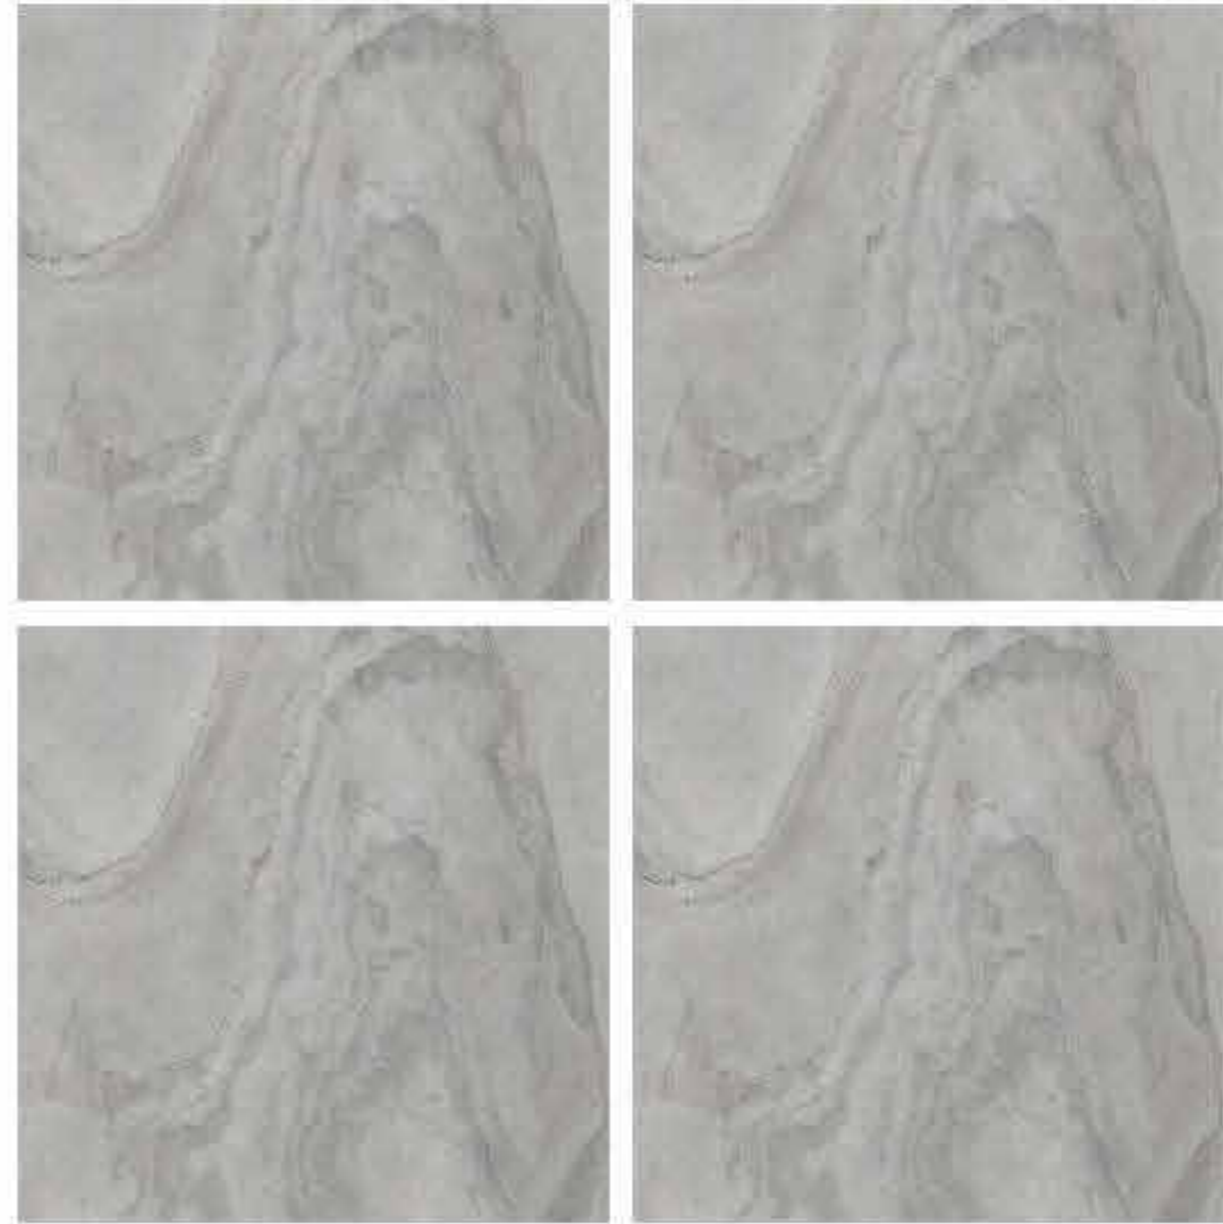

Wall

Floor

Indoor

SATIN MATT COLLECTION

MSP-15110

400x400MM TILES

Wall

Floor