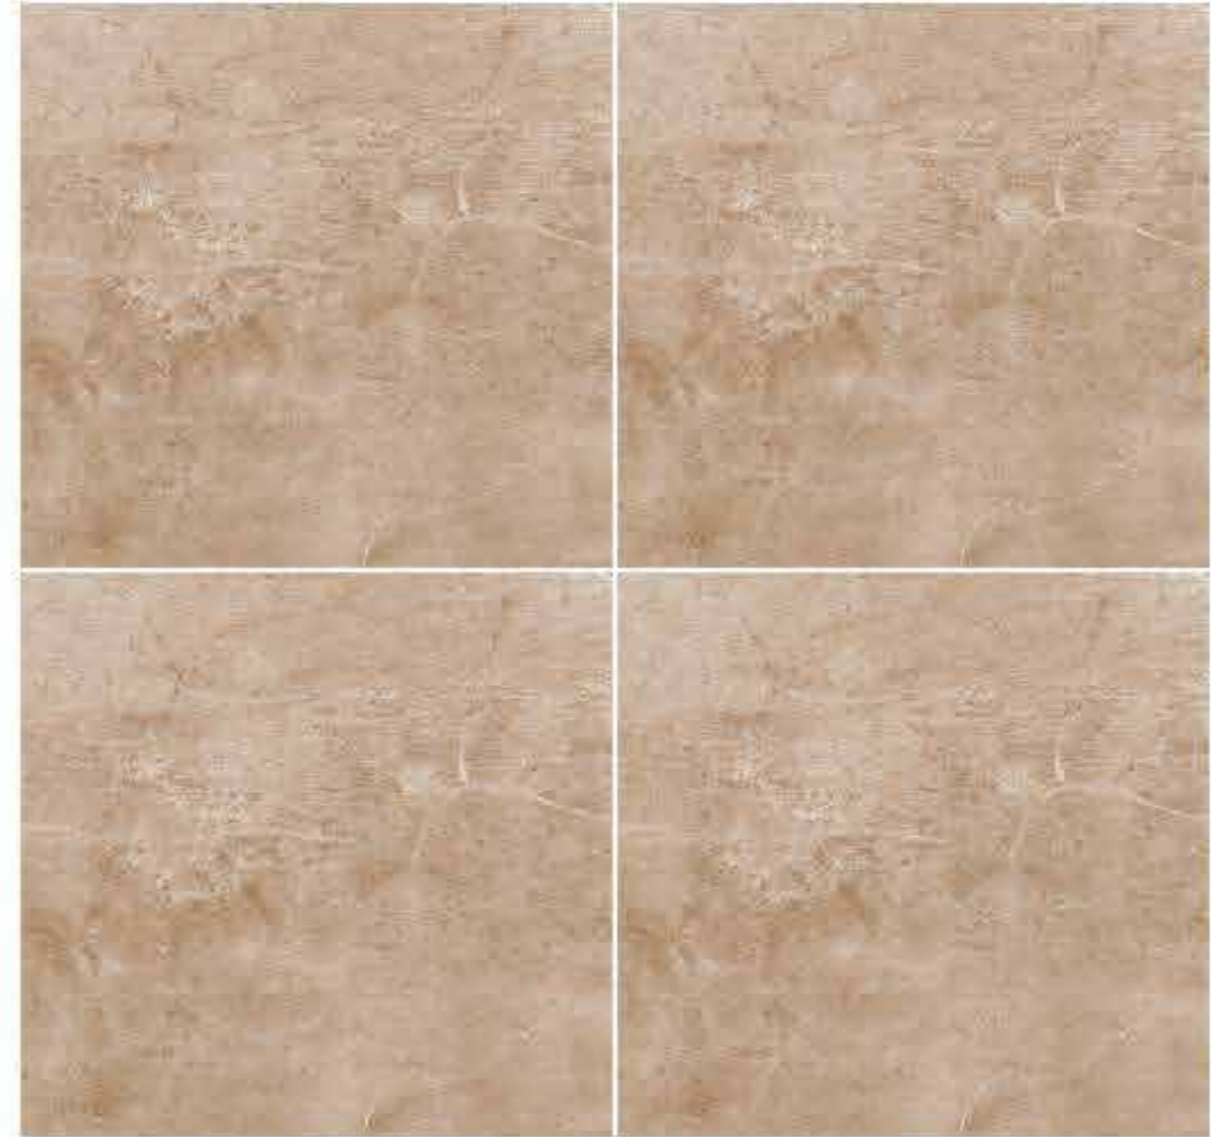

MSP-15152

400x400MM TILES

Wall

Floor

Indoor

SATIN MATT COLLECTION

MSP-15153

400x400MM TILES